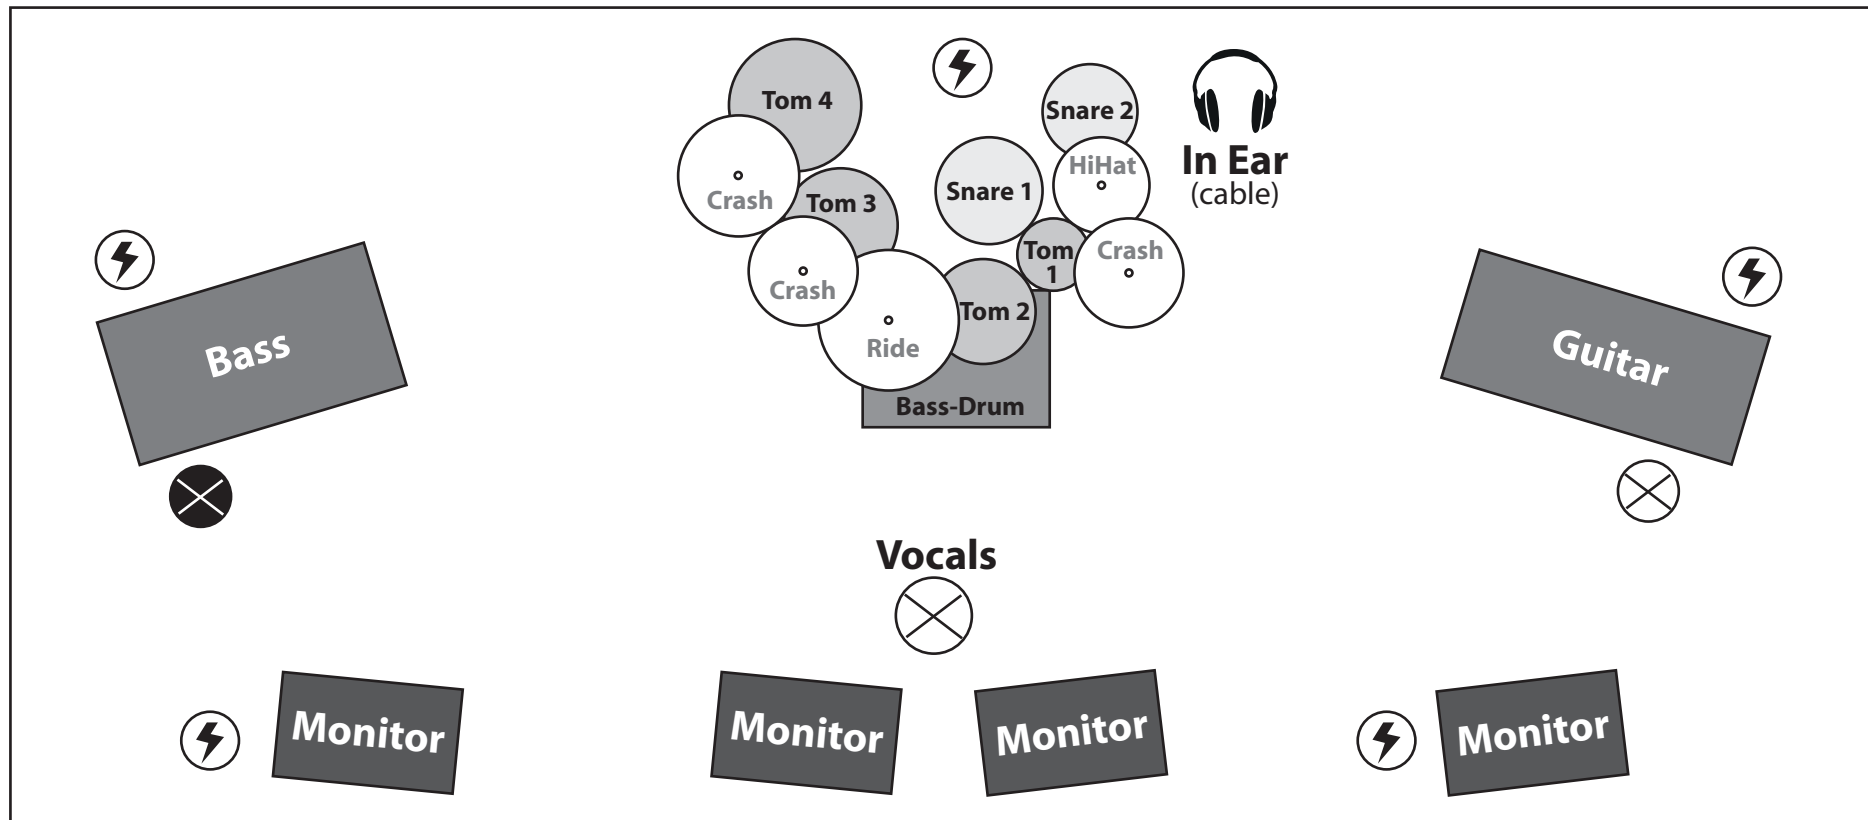

Technical Rider - ELECTRO BABY

Line-Up:

1x Vocals
 1x Guitar
 1x Bass
 1x Drums
 (No Backing Vocals)

Monitor:

2x Vocals
 1x Guitar
 1x Bass

In Ear (cable):

1x Drums

Mic's:

Vocals 1x
 Guitar 1x

Bass (D.I.)
 (inside Bass Amp,
 no external DI)

Drums:
 1x Bassdrum
 2x Snare
 4x Tom
 1x HiHat
 2x Cymbals

Electricity:

Guitar (Amp)
 Bass (Amp)
 Monitor Guitar
 Monitor Bass
 Drums